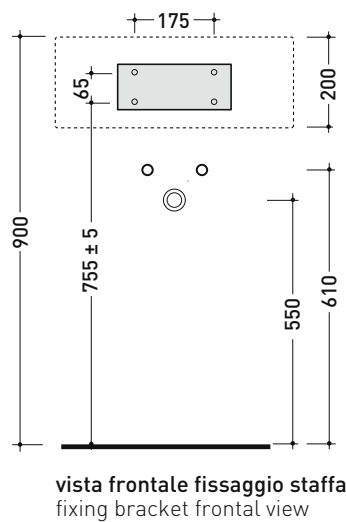

## 5050/S + TS01/52 Twin Set 52

Wall hung single-hole basin 52 cm + wall fixing bracket

• WITH OVERFLOW • WITH TAP LEDGE

Complements: **Line taps basin:** ONE - NOKÈ - FOLD - X1  
**Line accessories:** TWO - HOOP - NOKÈ - FOLD

UNI EN 14688 - CL20 Dop-No14688

**staffa di fissaggio  
fixing bracket**

sizes in mm

CERAMIC: glossy finish

white

<http://www.ceramicaflaminia.it/en/products/322-twin>

©ceramicaflaminiaspa - All rights reserved. Unauthorized copying, publication, reproduction as well as partial reproduction are prohibited

## 5050/S + TS02/52 Twin Set 52

Wall hung single-hole basin 52 cm + corner bracket for wall fixing

• WITH OVERFLOW • WITH TAP LEDGE

Complements: **Line taps basin:** ONE - NOKÈ - FOLD - X1  
**Line accessories:** TWO - HOOP - NOKÈ - FOLD

vista laterale  
lateral view

sizes in mm

CERAMIC: glossy finish

white

Please consider a 2% tolerance on indicated measurements