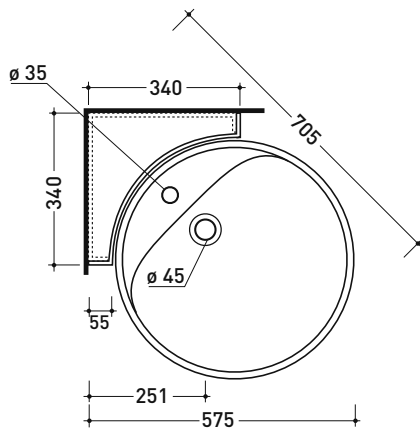

## 5050/S + TS02/52 Twin Set 52

Wall hung single-hole basin 52 cm + corner bracket for wall fixing

• WITH OVERFLOW • WITH TAP LEDGE

Complements: **Line taps basin:** ONE - NOKÈ - FOLD - X1  
**Line accessories:** TWO - HOOP - NOKÈ - FOLD

Technical accessories: **Chrome siphon (SIFL/CR) - Telescopic chrome siphon (SIFL066)**  
**Stop & Go drain (PLSG)**  
**Ceramic Stop&Go drain (PLCE)**  
**Two piece set chrome tap filters (RF026)**

Package dim. basin 55 x 22,5 x 55 cm | Weight 19,5 kg | Pz. Pallet n° 18

Package dim. bracket 35 x 34 x 14 cm | Weight 5,5 kg | Pz. Pallet n° -

CE UNI EN 14688 - CL20 Dop-No14688

vista zenitale / zenital view

vista frontale fissaggio staffa  
fixing bracket frontal view

staffa di fissaggio  
fixing bracket

vista laterale  
lateral view

sizes in mm

CERAMIC: glossy finish

white

Please consider a 2% tolerance on indicated measurements