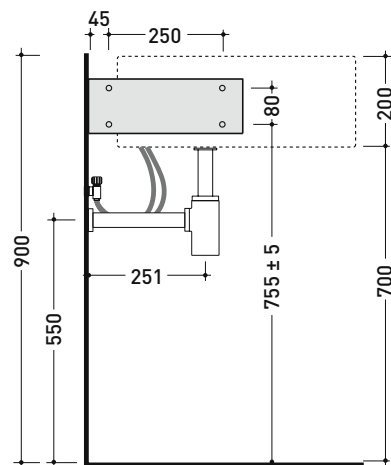

## 5050/S + TS02/52 Twin Set 52

Wall hung single-hole basin 52 cm + corner bracket for wall fixing

• WITH OVERFLOW • WITH TAP LEDGE

Complements: **Line taps basin:** ONE - NOKÈ - FOLD - X1  
**Line accessories:** TWO - HOOP - NOKÈ - FOLD

Technical accessories: **Chrome siphon (SIFL/CR) - Telescopic chrome siphon (SIFL066)**  
**Stop & Go drain (PLSG)**  
**Ceramic Stop&Go drain (PLCE)**  
**Two piece set chrome tap filters (RF026)**

Package dim. basin 55 x 22,5 x 55 cm | Weight 19,5 kg | Pz. Pallet n° 18

Package dim. bracket 35 x 34 x 14 cm | Weight 5,5 kg | Pz. Pallet n° -

CE UNI EN 14688 - CL20 Dop-No14688

vista zenitale / zenital view

vista frontale fissaggio staffa  
fixing bracket frontal view

staffa di fissaggio  
fixing bracket

vista laterale  
lateral view

sizes in mm

CERAMIC: glossy finish

white

Please consider a 2% tolerance on indicated measurements