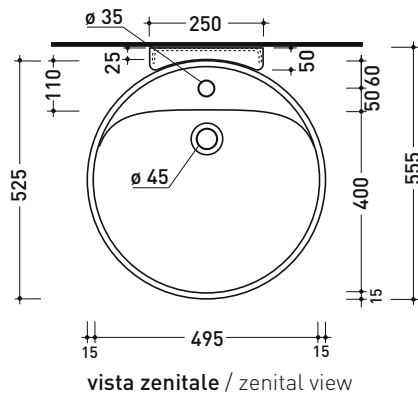

## 5050/S + TS01/52 Twin Set 52

Wall hung single-hole basin 52 cm + wall fixing bracket

• WITH OVERFLOW • WITH TAP LEDGE

Complements: **Line taps basin:** ONE - NOKÈ - FOLD - X1  
**Line accessories:** TWO - HOOP - NOKÈ - FOLD

UNI EN 14688 - CL20 Dop-No14688

**staffa di fissaggio  
fixing bracket**

sizes in mm

CERAMIC: glossy finish

white

<http://www.ceramicaflaminia.it/en/products/322-twin>

©ceramicaflaminiaspa - All rights reserved. Unauthorized copying, publication, reproduction as well as partial reproduction are prohibited

Package dim. bracket 35 x 34 x 14 cm | Weight 5,5 kg | Pz. Pallet n° -

CE UNI EN 14688 - CL20 Dop-No14688

vista zenitale / zenital view

vista frontale fissaggio staffa  
fixing bracket frontal view

staffa di fissaggio  
fixing bracket

vista laterale  
lateral view

sizes in mm

CERAMIC: glossy finish

white

Please consider a 2% tolerance on indicated measurements