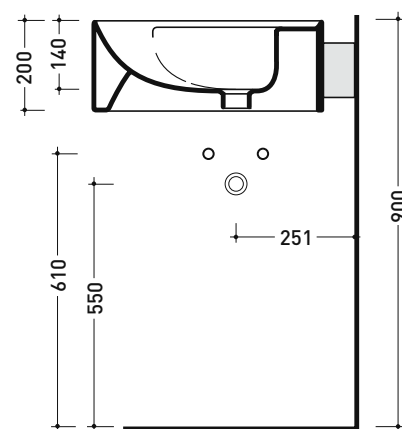

## 5050/S + TS02/52 Twin Set 52

Wall hung single-hole basin 52 cm + corner bracket for wall fixing

• WITH OVERFLOW • WITH TAP LEDGE

Complements: **Line taps basin:** ONE - NOKÈ - FOLD - X1  
**Line accessories:** TWO - HOOP - NOKÈ - FOLD

Technical accessories: **Chrome siphon (SIFL/CR) - Telescopic chrome siphon (SIFL066)**  
**Stop & Go drain (PLSG)**  
**Ceramic Stop&Go drain (PLCE)**  
**Two piece set chrome tap filters (RF026)**

Package dim. basin 55 x 22,5 x 55 cm | Weight 19,5 kg | Pz. Pallet n° 18

Package dim. bracket 35 x 34 x 14 cm | Weight 5,5 kg | Pz. Pallet n° -

CE UNI EN 14688 - CL20 Dop-No14688

vista zenitale / zenital view

vista frontale fissaggio staffa  
fixing bracket frontal view

staffa di fissaggio  
fixing bracket

vista laterale  
lateral view

sizes in mm

CERAMIC: glossy finish

white

Please consider a 2% tolerance on indicated measurements