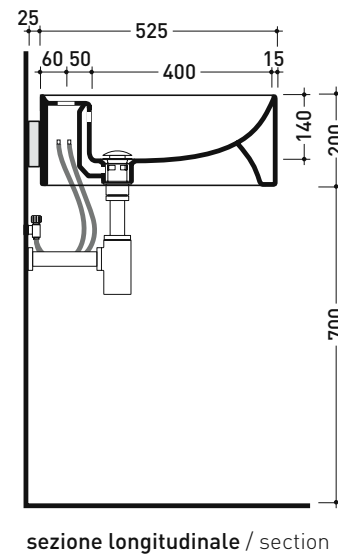

**staffa di fissaggio
fixing bracket**

sizes in mm

CERAMIC: glossy finish

white

<http://www.ceramicaflaminia.it/en/products/322-twin>

©ceramicaflaminiaspa - All rights reserved. Unauthorized copying, publication, reproduction as well as partial reproduction are prohibited

Please consider a 2% tolerance on indicated measurements

february 2022