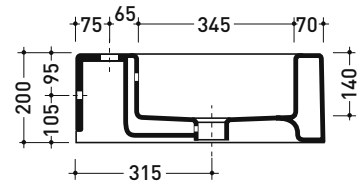

## 5051 Acquagrande 100

Countertop - wall hung basin 100 cm

• with overflow • arranged for seven tap holes

Complements: Couple brackets (AQ04)  
Line taps basin: ONE - NOKÉ - SI - FOLD - X1  
Line accessories: TWO - HOOP - NOKÉ - FOLD

Package dim. 104 x 25 x 60 cm | Weight 57 kg | Pz. Pallet n° 8

UNI EN 14688 - CL20 Dop-No14688

vista zenitale / zenital view

foro consigliato sul piano  
suggested hole on the top

vista zenitale / zenital view

vista frontale / frontal view

sezione longitudinale / section

art. AQ04 (OPTIONAL)  
staffe di sostegno / supporting brackets

sizes in mm

Please consider a 2% tolerance on indicated measurements

july 2024