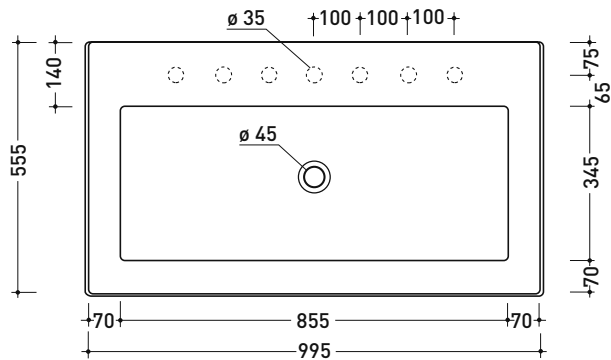

## 5051 Acquagrande 100

Countertop - wall hung basin 100 cm

• with overflow • arranged for seven tap holes

Complements: Couple brackets (AQ04)  
Line taps basin: ONE - NOKÉ - SI - FOLD - X1  
Line accessories: TWO - HOOP - NOKÉ - FOLD

Package dim. 104 x 25 x 60 cm | Weight 57 kg | Pz. Pallet n° 8

UNI EN 14688 - CL20 Dop-No14688

vista zenitale / zenital view

foro consigliato sul piano  
suggested hole on the top

vista zenitale / zenital view

vista frontale / frontal view

sezione longitudinale / section

art. AQ04 (OPTIONAL)  
staffe di sostegno / supporting brackets

sizes in mm

Please consider a 2% tolerance on indicated measurements

july 2024