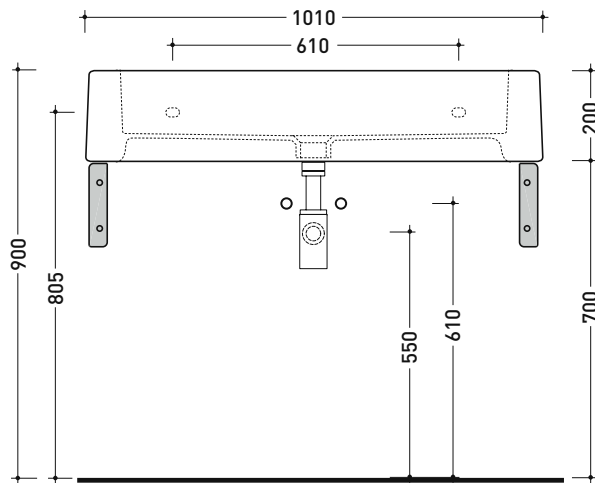

## 5051 Acquagrande 100

Countertop - wall hung basin 100 cm

• with overflow • arranged for seven tap holes

Complements: Couple brackets (AQ04)  
Line taps basin: ONE - NOKÉ - SI - FOLD - X1  
Line accessories: TWO - HOOP - NOKÉ - FOLD

Package dim. 104 x 25 x 60 cm | Weight 57 kg | Pz. Pallet n° 8

UNI EN 14688 - CL20 Dop-No14688

vista zenitale / zenital view

foro consigliato sul piano  
suggested hole on the top

vista zenitale / zenital view

vista frontale / frontal view

sezione longitudinale / section

art. AQ04 (OPTIONAL)  
staffe di sostegno / supporting brackets

sizes in mm

Please consider a 2% tolerance on indicated measurements

july 2024