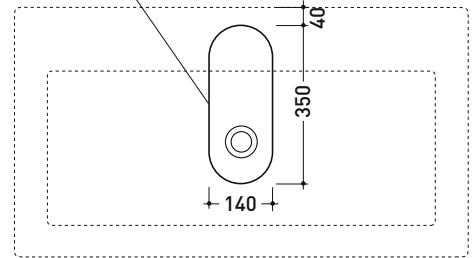

## 5051 Acquagrande 100

Countertop - wall hung basin 100 cm

• with overflow • arranged for seven tap holes

Complements: Couple brackets (AQ04)  
Line taps basin: ONE - NOKÉ - SI - FOLD - X1  
Line accessories: TWO - HOOP - NOKÉ - FOLD

Package dim. 104 x 25 x 60 cm | Weight 57 kg | Pz. Pallet n° 8

UNI EN 14688 - CL20 Dop-No14688

vista zenitale / zenital view

foro consigliato sul piano  
suggested hole on the top

vista zenitale / zenital view

vista frontale / frontal view

sezione longitudinale / section

art. AQ04 (OPTIONAL)  
staffe di sostegno / supporting brackets

sizes in mm

Please consider a 2% tolerance on indicated measurements

july 2024