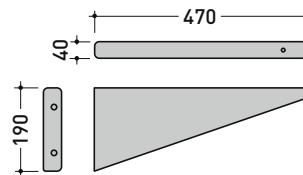

## 5051 Acquagrande 100

Countertop - wall hung basin 100 cm

• with overflow • arranged for seven tap holes

Complements: Couple brackets (AQ04)  
Line taps basin: ONE - NOKÉ - SI - FOLD - X1  
Line accessories: TWO - HOOP - NOKÉ - FOLD

Package dim. 104 x 25 x 60 cm | Weight 57 kg | Pz. Pallet n° 8

UNI EN 14688 - CL20 Dop-No14688

vista zenitale / zenital view

foro consigliato sul piano  
suggested hole on the top

vista zenitale / zenital view

vista frontale / frontal view

sezione longitudinale / section

art. AQ04 (OPTIONAL)  
staffe di sostegno / supporting brackets

sizes in mm

Please consider a 2% tolerance on indicated measurements

july 2024